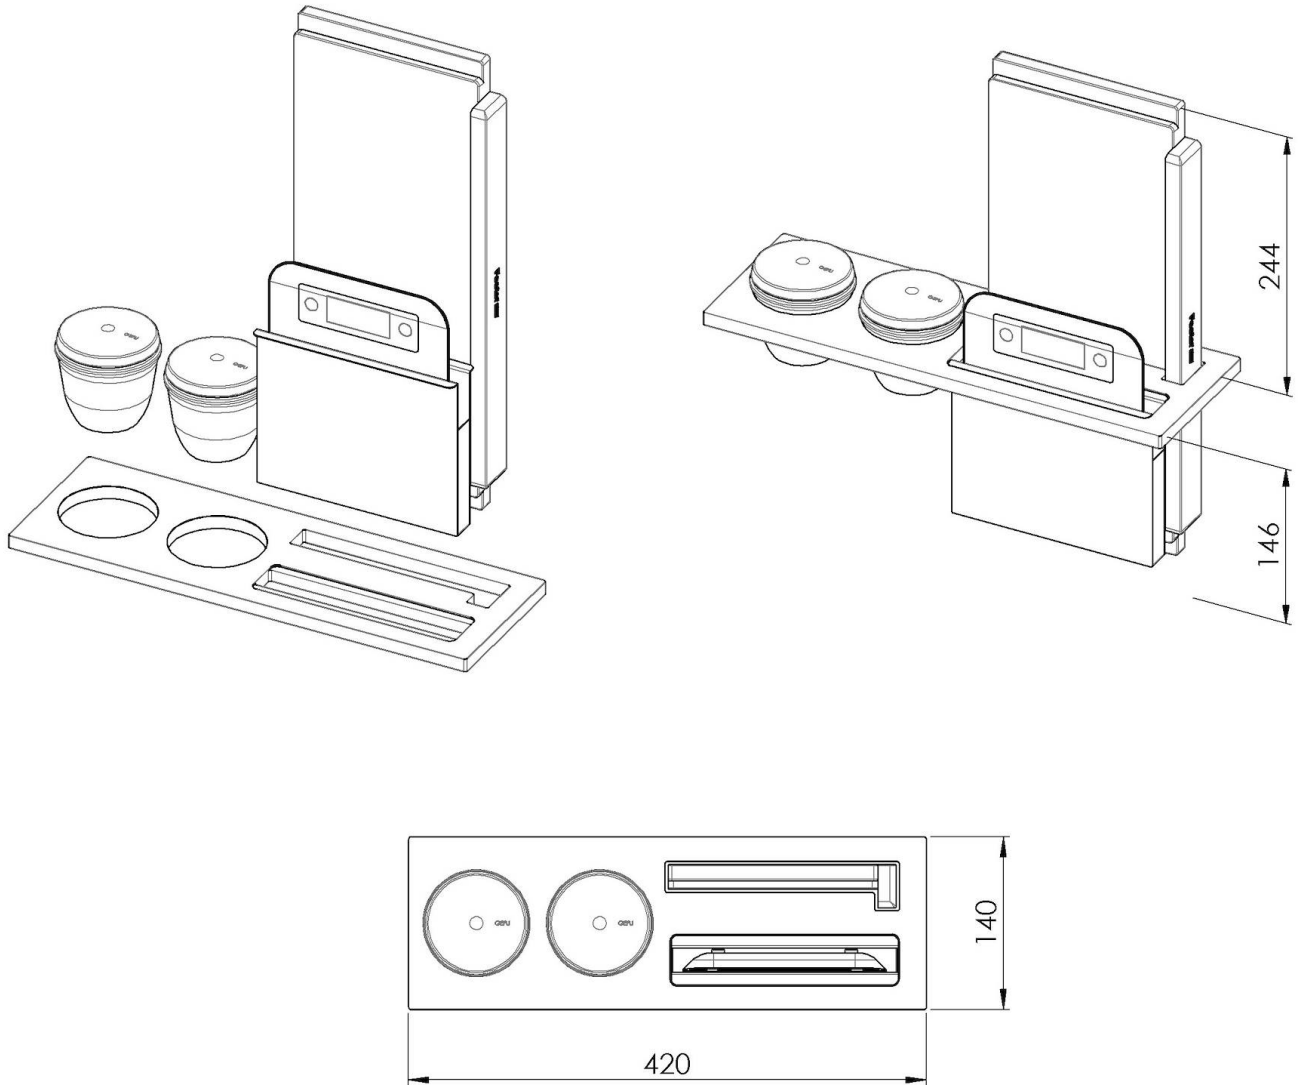

## Kit "G"

Multifunction scale, 2 terracotta bowls with stainless steel lid, 2 glass salt shakers, 2 stainless steel bottle holders

Equipped troughs accessories

Code: 8100 710

## DETAILS

Equipped troughs accessories    Multifunction kit

---

Type    Standard

---

Dimensions    42 x 14 cm

---

Length    3 unit - Standard

---

Scale features

- Dimension 21.4 x 16.5 cm - Max capacity 5 kg
- Bluetooth connection to smartphone
- Free access to the smartapple app
- Database with more than 430 stored foods

---

Notes:    The chopping board can only be used in 400 mm deep bowls

## TECHNICAL DATA

8100 710

- 1 x supporto black / 1 x black support
- 1 x tagliere iroko / 1 x iroko cutting board
- 1 x bilancia / 1 x balance
- 2 x ciotola in terracotta con coperchio in acciaio inox e cucchiaino in legno / 2 x terracotta bowl with stainless steel lid and wooden spoon